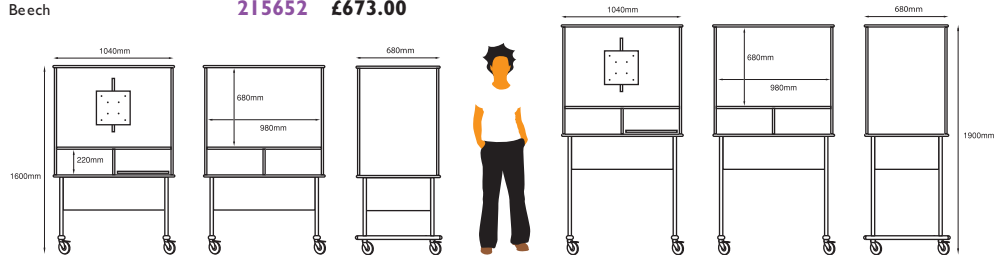

Secure 160 TV cabinet

Anthracite	215653	£673.00
Beech	215652	£673.00

AN	215663
BE	215662

215653	215652

215665	215664

215655	215654

4

CABINET FINISHES

ANTHRACITE   BEECH